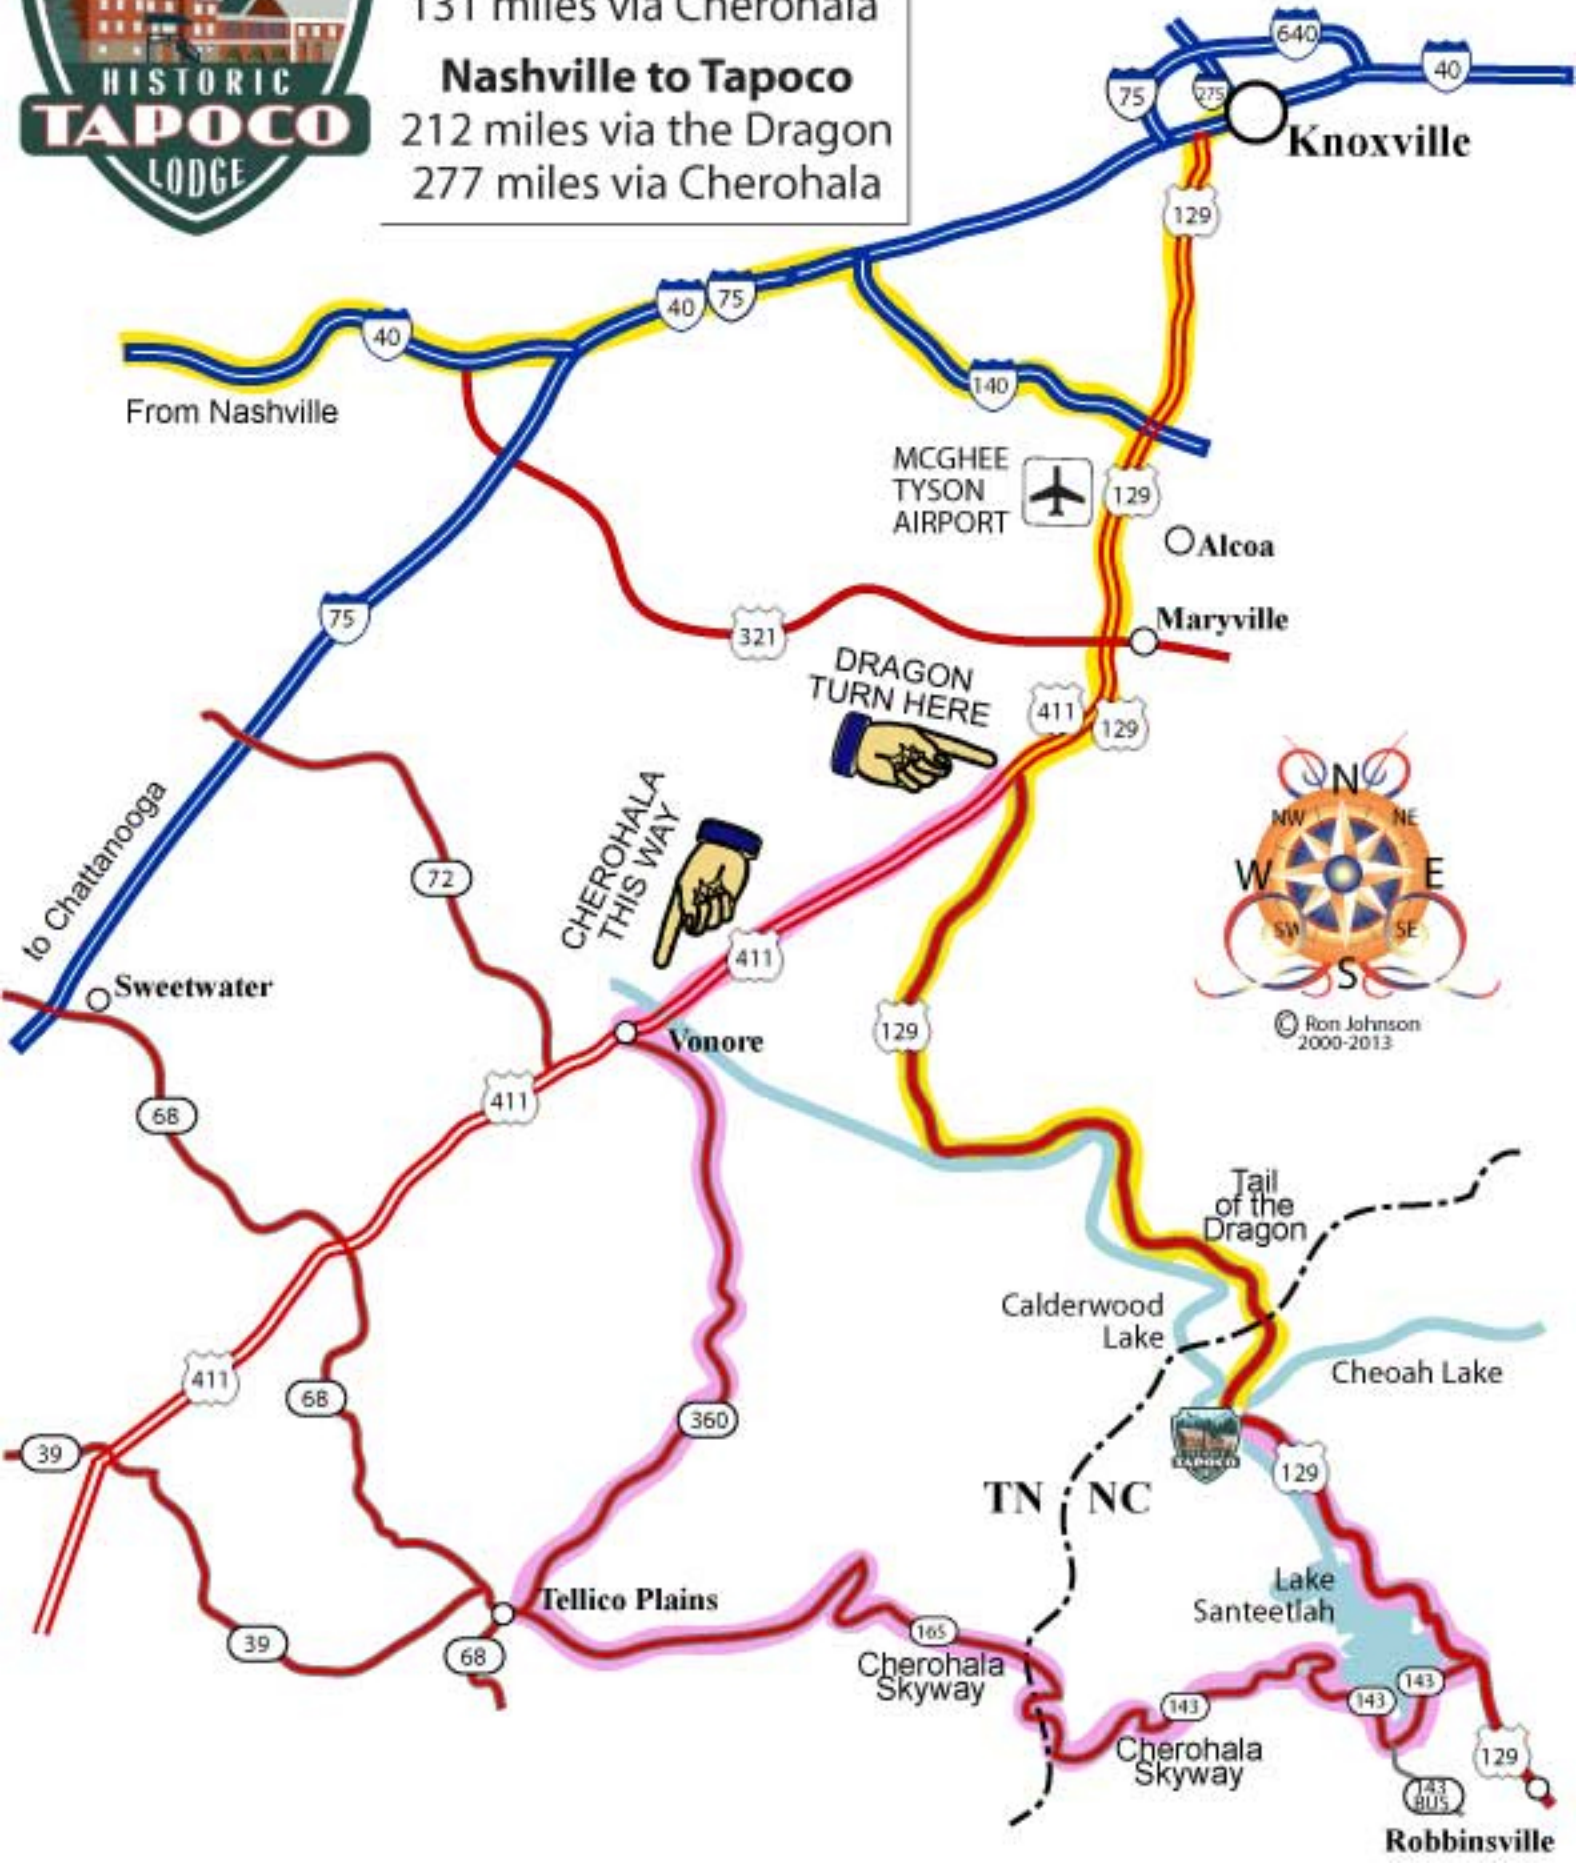

Knoxville to Tapoco
61 miles via the Dragon
131 miles via Cherohala

Nashville to Tapoco
212 miles via the Dragon
277 miles via Cherohala

Fastest routes in **yellow**.
Best back roads in **purple**.

© Ron Johnson
2000-2013